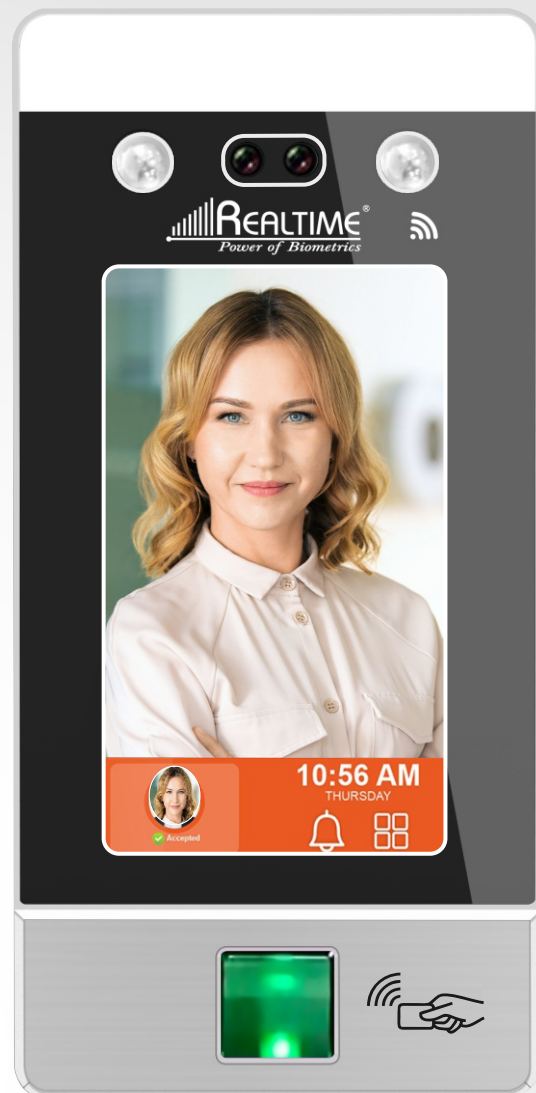

Pro 1400 F

REALTIME[®]
Power of Biometrics

Pro Series[®]

“High Speed Long Range Face Recognition”

Face Capacity
5000

RFID Capacity
5000

WiFi

TCP/IP

4G (External)

Finger Capacity
5000

PIN Capacity
5000

Access Control

Cloud

USB Disk

With Free Cloud Software for Attendance and Access Control Report

Pro SERIES with Fingerprint

Face with Fingerprint
Attendance and Full

Access Control System

Realtime Pro1400F

with WiFi 

Specifications

| | |
|------------------------|----------------------------------------------------|
| » Face capacity | 5000 |
| » Card capacity | 5000 |
| » Fingerprint capacity | 5000 |
| » Password capacity | 5000 |
| » Max Attendance log | 3,00,000 |
| » Identify mode | Face, Fingerprint, card, password and combinations |
| » Display | 5.5" Inch LCD |
| » Communication | TCP/IP, WiFi, 4G(Optional) |
| » U-disk | Supported |
| » Working voltage | DC12V |
| » Working temperature | -20 ⁰ c~ +50 ⁰ c |
| » Working humidity(RH) | 20% ~ 80% |
| » Self-test function | Supported |
| » Power management | Sleep Mode |
| » FAR/ FRR | 0.001/1(%) |
| » Access Control | Built In |

Face

TCP/IP

Fingerprint
Scanner

4G
(External)

Personal
Identity Number

Access
Control

RFID Reader

Cloud