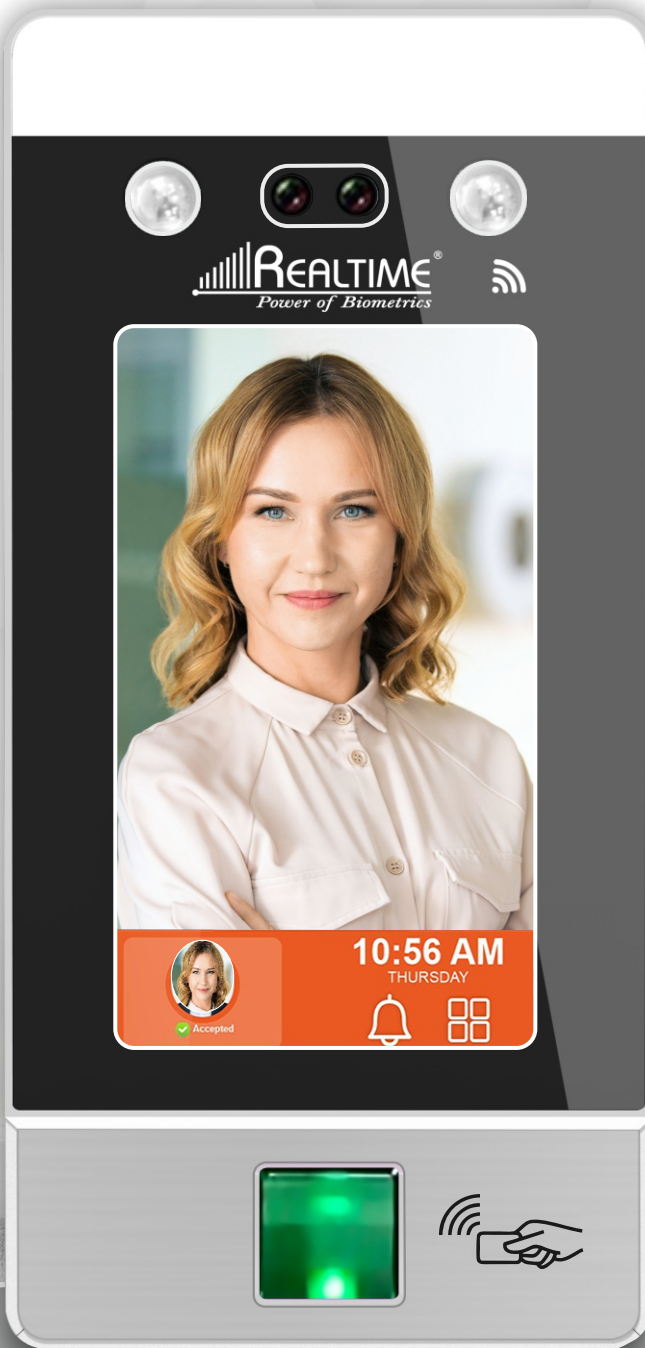

Pro 1400 F

REALTIME[®]
Power of Biometrics

Pro Series[®]

“High Speed Long Range Face Recognition”

Face Capacity
5000

RFID Capacity
5000

WiFi

TCP/IP

4G (External)

Finger Capacity
5000

PIN Capacity
5000

Access Control

Cloud

USB Disk

With Free Cloud Software for Attendance and Access Control Report

Pro SERIES with Fingerprint

Face with Fingerprint
Attendance and Full

Access Control System

Realtime Pro1400F

with WiFi 

Specifications

| | |
|------------------------|----------------------------------------------------|
| » Face capacity | 5000 |
| » Card capacity | 5000 |
| » Fingerprint capacity | 5000 |
| » Password capacity | 5000 |
| » Max Attendance log | 3,00,000 |
| » Identify mode | Face, Fingerprint, card, password and combinations |
| » Display | 5.5" Inch LCD |
| » Communication | TCP/IP, WiFi, 4G(Optional) |
| » U-disk | Supported |
| » Working voltage | DC12V |
| » Working temperature | -20 ⁰ c~ +50 ⁰ c |
| » Working humidity(RH) | 20% ~ 80% |
| » Self-test function | Supported |
| » Power management | Sleep Mode |
| » FAR/ FRR | 0.001/1(%) |
| » Access Control | Built In |

Face

TCP/IP

Fingerprint
Scanner

4G
(External)

Personal
Identity Number

Access
Control

RFID Reader

Cloud